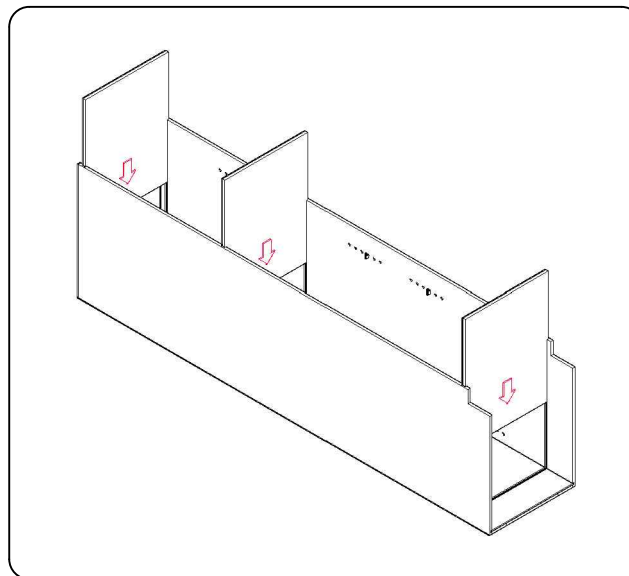

TALL PANTRY

PC159624、PC189624

NO.	HARDWARE	
1	4×25SCREW=6	
2	3.5×16SCREW=10	
3	4×14SCREW=24	
4	"L"PLATE=12	
5	BUMPER=4	
6	K40 HINGE=6	SUPPORT=20
7		
8		