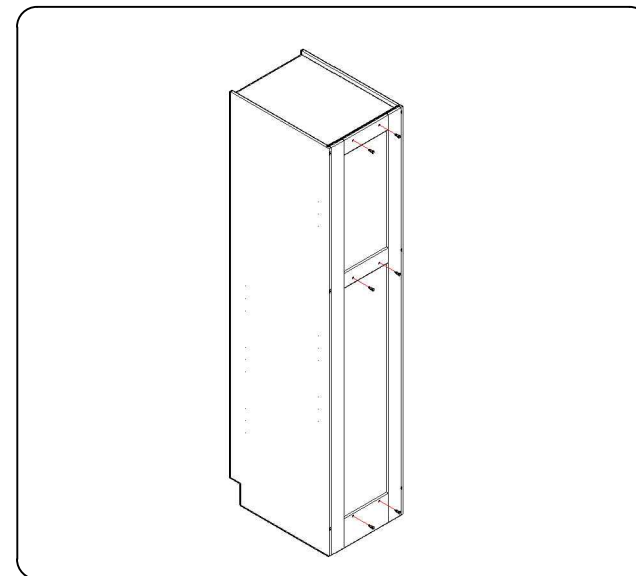

TALL PANTRY

PC159624、PC189624

NO.	HARDWARE	
1	4×25SCREW=6	
2	3.5×16SCREW=10	
3	4×14SCREW=24	
4	"L"PLATE=12	
5	BUMPER=4	
6	K40 HINGE=6	SUPPORT=20
7		
8		