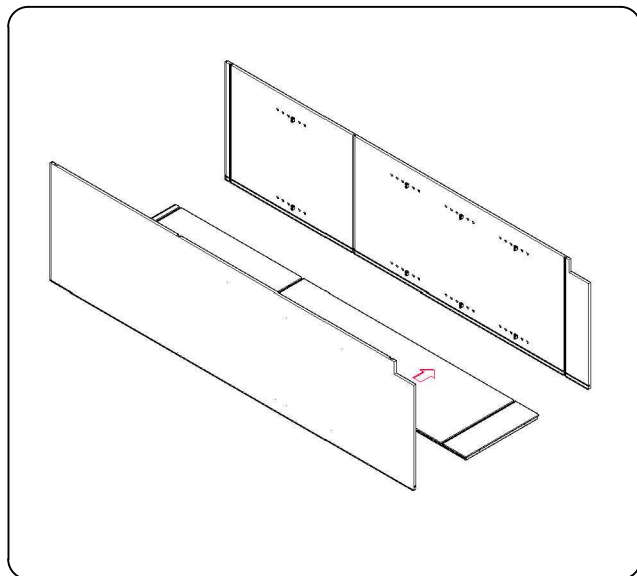

TALL PANTRY

PC159624、PC189624

NO.	HARDWARE	
1	4×25SCREW=6	
2	3.5×16SCREW=10	
3	4×14SCREW=24	
4	"L"PLATE=12	
5	BUMPER=4	
6	K40 HINGE=6	SUPPORT=20
7		
8		