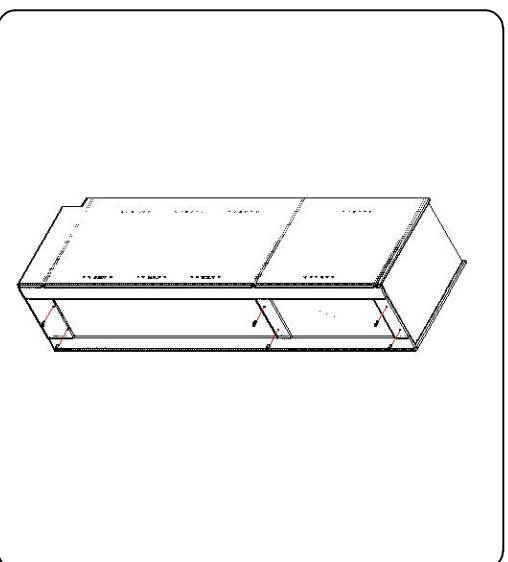

TALL PANTRY

PC188424, PC189024

NO.	HARDWARE	
1	4x25SCREW=6	
2	3.5x16SCREW=10	
3	4x14SCREW=24	
4	"L" PLATE=12	
5	BUMPER=4	
6	K4.0 HINGE=5	
7		
8		