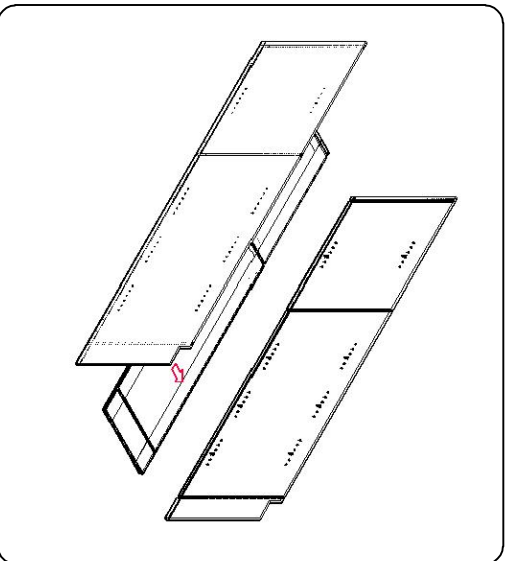

TALL PANTRY

PC188424, PC189024

NO.	HARDWARE	
1	4x25SCREW=6	
2	3.5x16SCREW=10	
3	4x14SCREW=24	
4	"L" PLATE=12	
5	BUMPER=4	
6	K4.0 HINGE=5	
7		
8		