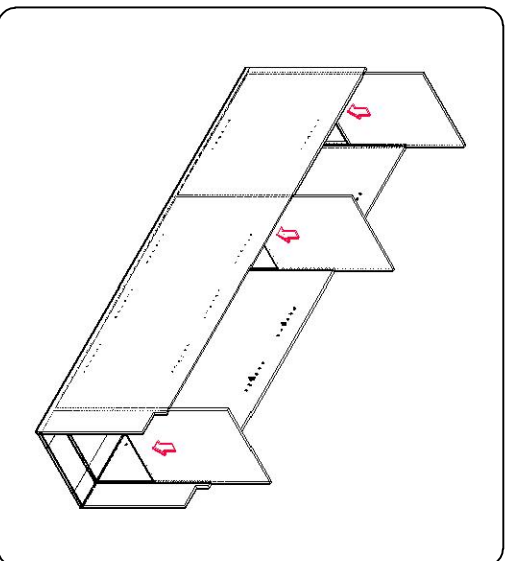

TALL PANTRY

PC188424, PC189024

NO.	HARDWARE	
1	4x25SCREW=6	
2	3.5x16SCREW=10	
3	4x14SCREW=24	
4	"L" PLATE=12	
5	BUMPER=4	
6	K4.0 HINGE=5	
7		
8		