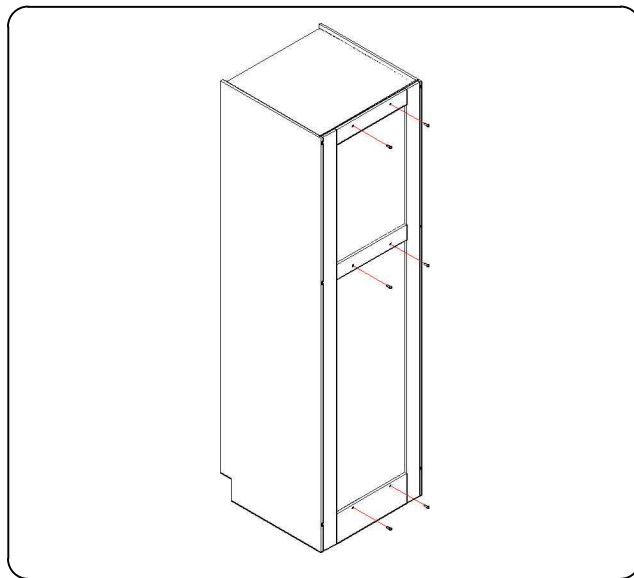

TALL PANTRY

PC248424, PC249024, PC249624, PC308424, PC309024, PC309624
 PC368424, PC369024, PC369624

NO.	HARDWARE	
1	3.5×30SCREW=6/9	
2	4×16SCREW=20/24	
3	4×14SCREW=64/72	
4	"L"PLATE=16/18	
5	BUMPER=8	
6	1 1/2"-H HINGE=10/12	SUPPORT=16/20
7		
8		