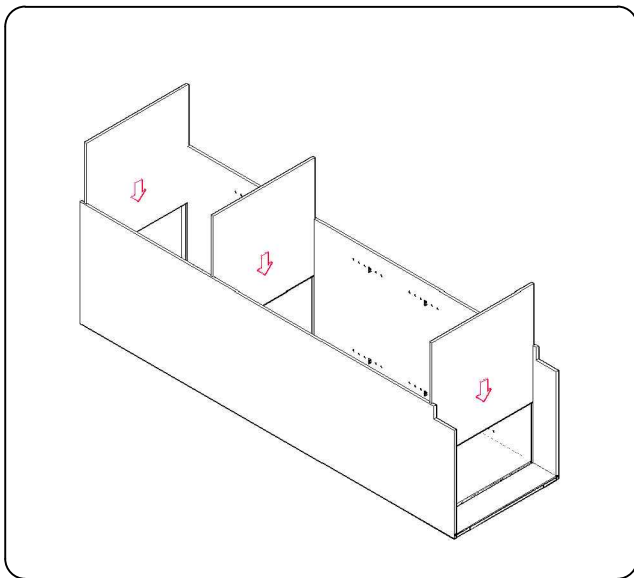

TALL PANTRY

PC248424, PC249024, PC249624, PC308424, PC309024, PC309624
 PC368424, PC369024, PC369624

NO.	HARDWARE	
1	3.5×30SCREW=6/9	
2	4×16SCREW=20/24	
3	4×14SCREW=64/72	
4	"L"PLATE=16/18	
5	BUMPER=8	
6	1 1/2"-H HINGE=10/12	SUPPORT=16/20
7		
8		