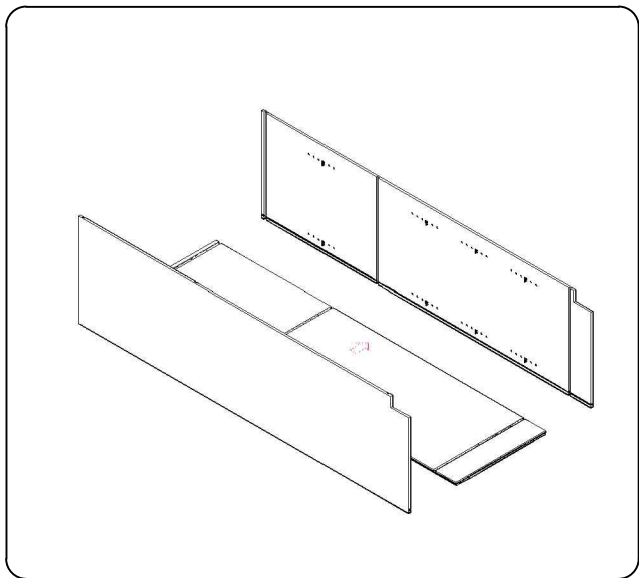

TALL PANTRY

PC248424, PC249024, PC249624, PC308424, PC309024, PC309624
 PC368424, PC369024, PC369624

NO.	HARDWARE	
1	3.5×30SCREW=6/9	
2	4×16SCREW=20/24	
3	4×14SCREW=64/72	
4	"L"PLATE=16/18	
5	BUMPER=8	
6	1 1/2"-H HINGE=10/12	SUPPORT=16/20
7		
8		