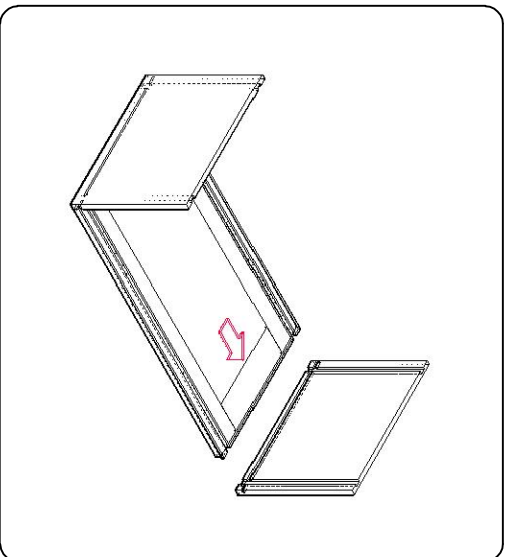

# WALL WINE STORAGE CABINETS

WRC3015 WR241512

NO.	HARDWARE	
1	4x25SCREW=4	
2	4x14SCREW=8	
3	"L"PLATE=4	
4		
5		
6		
7		
8		