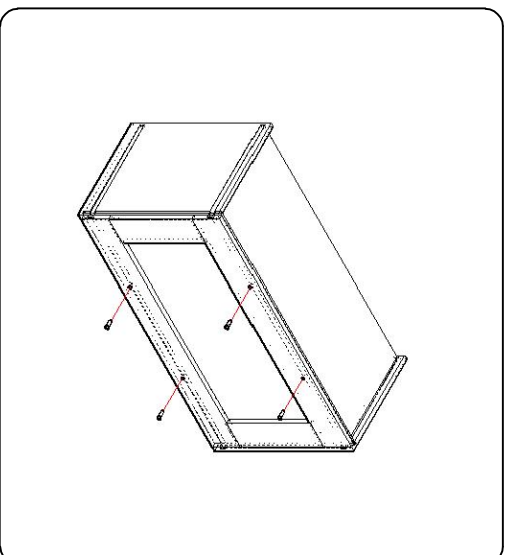

# WALL WINE STORAGE CABINETS

WRC3015 WR241512

NO.	HARDWARE	
1	4x25SCREW=4	
2	4x14SCREW=8	
3	"L"PLATE=4	
4		
5		
6		
7		
8		