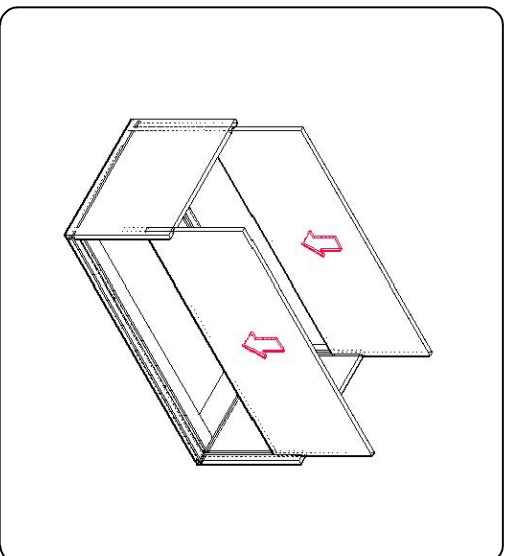

# WALL WINE STORAGE CABINETS

WRC3015 WR241512

NO.	HARDWARE	
1	4x25SCREW=4	
2	4x14SCREW=8	
3	"L"PLATE=4	
4		
5		
6		
7		
8		